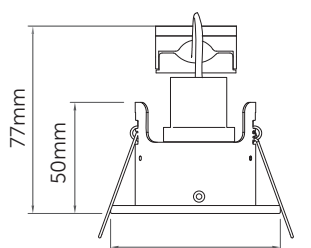

LMR80: Maximum 20% of lumen depreciation over rated hours.

B10: Maximum 10% of fittings failure rate over rated hours

Bezel Diameter 81.5mm  
Cut Out Ø 55-68mm

Fixed Downlight

Bezel Diameter 81.5mm  
Cut Out Ø 55-68mm