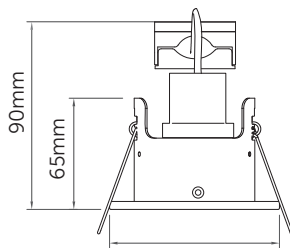

LMR80: Maximum 20% of lumen depreciation over rated hours.

B10: Maximum 10% of fittings failure rate over rated hours

Bezel Diameter 81.5mm  
Cut Out Ø 55-68mm

Fixed Downlight

Bezel Diameter 81.5mm  
Cut Out Ø 55-68mm